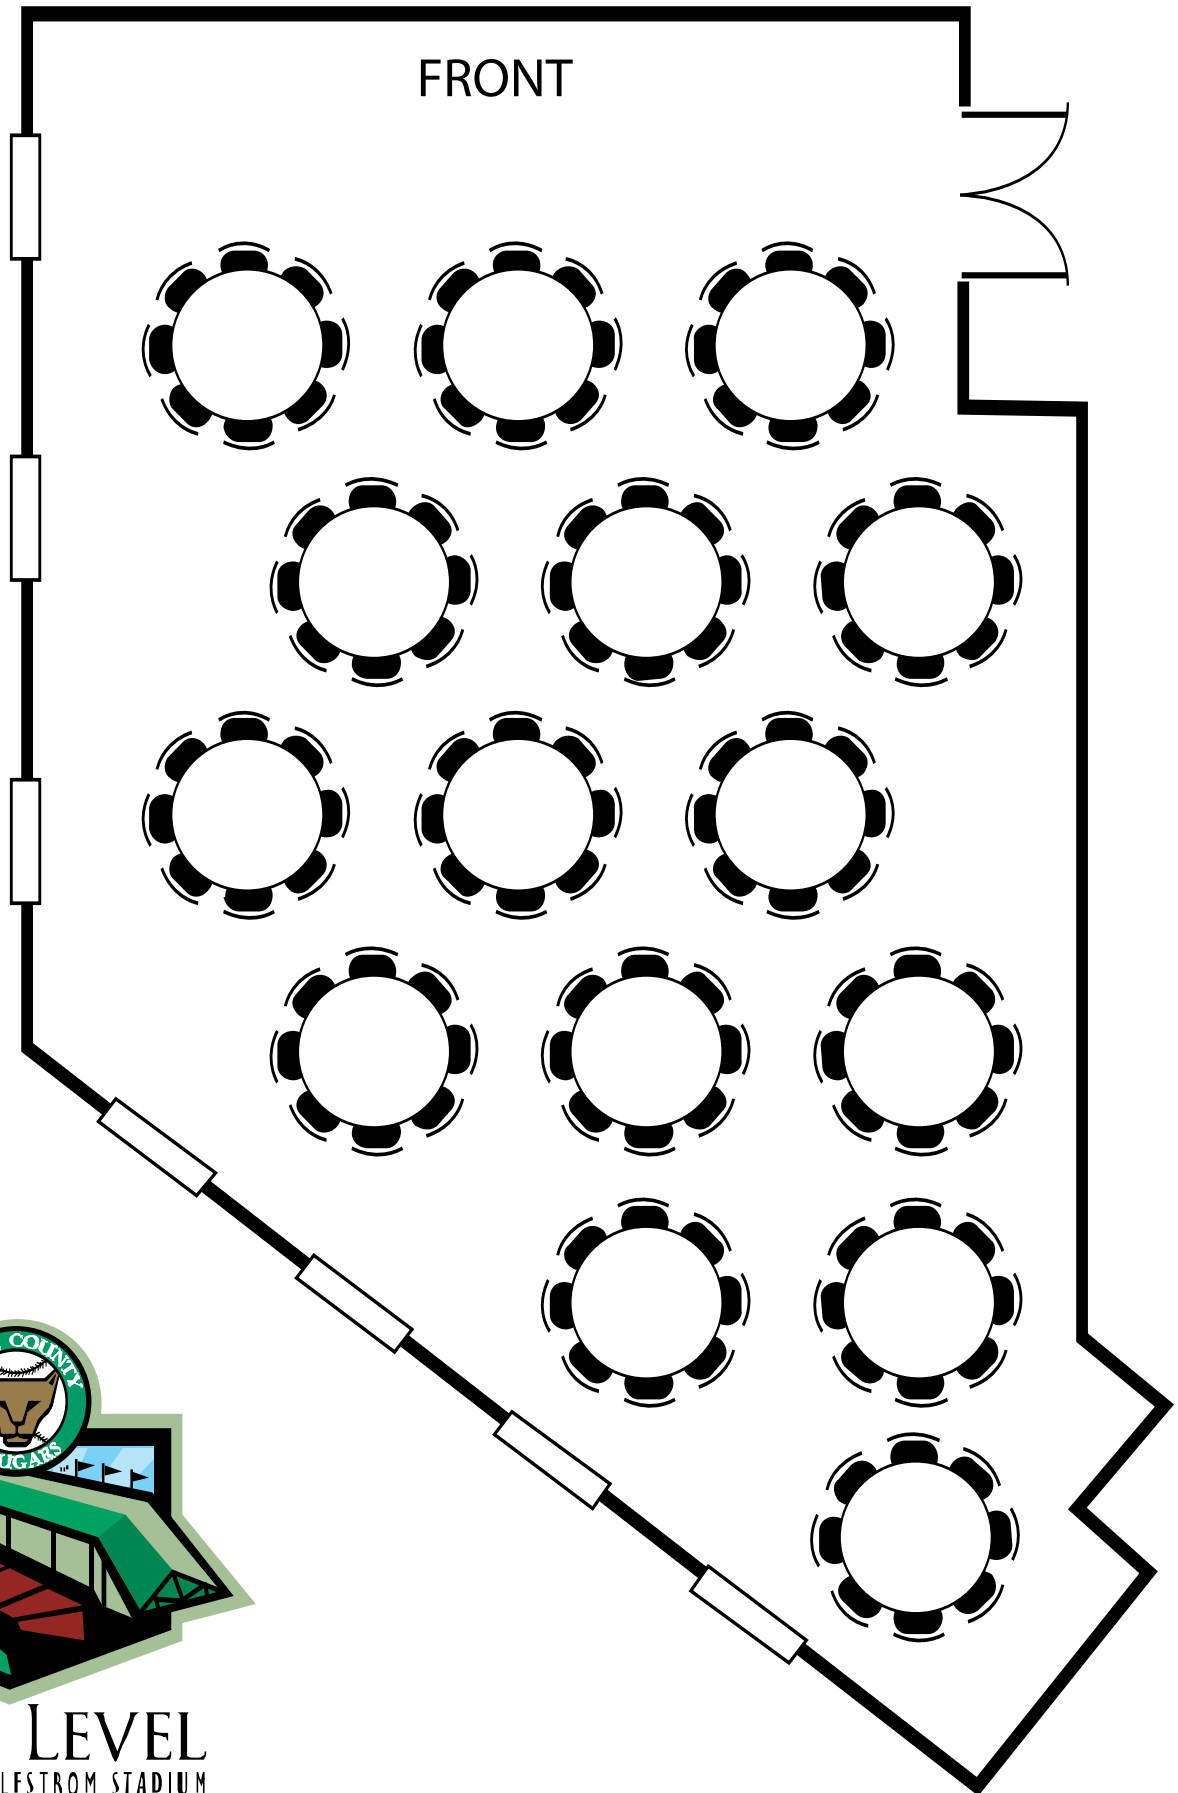

SUITE LEVEL CONFERENCE ROOM

Conference Hollow Rectangular (Seating-36)

THE
SUITE LEVEL
at PHILIP B. ELFSTROM STADIUM

Additional seating layouts available to best suit your group – call the Cougars at (630) 232-8811.

SUITE LEVEL CONFERENCE ROOM

Round Table (Seating-120)

THE
SUITE LEVEL
at PHILIP B. ELFSTROM STADIUM

Additional seating layouts available to best suit your group – call the Cougars at (630) 232-8811.

SUITE LEVEL CONFERENCE ROOM