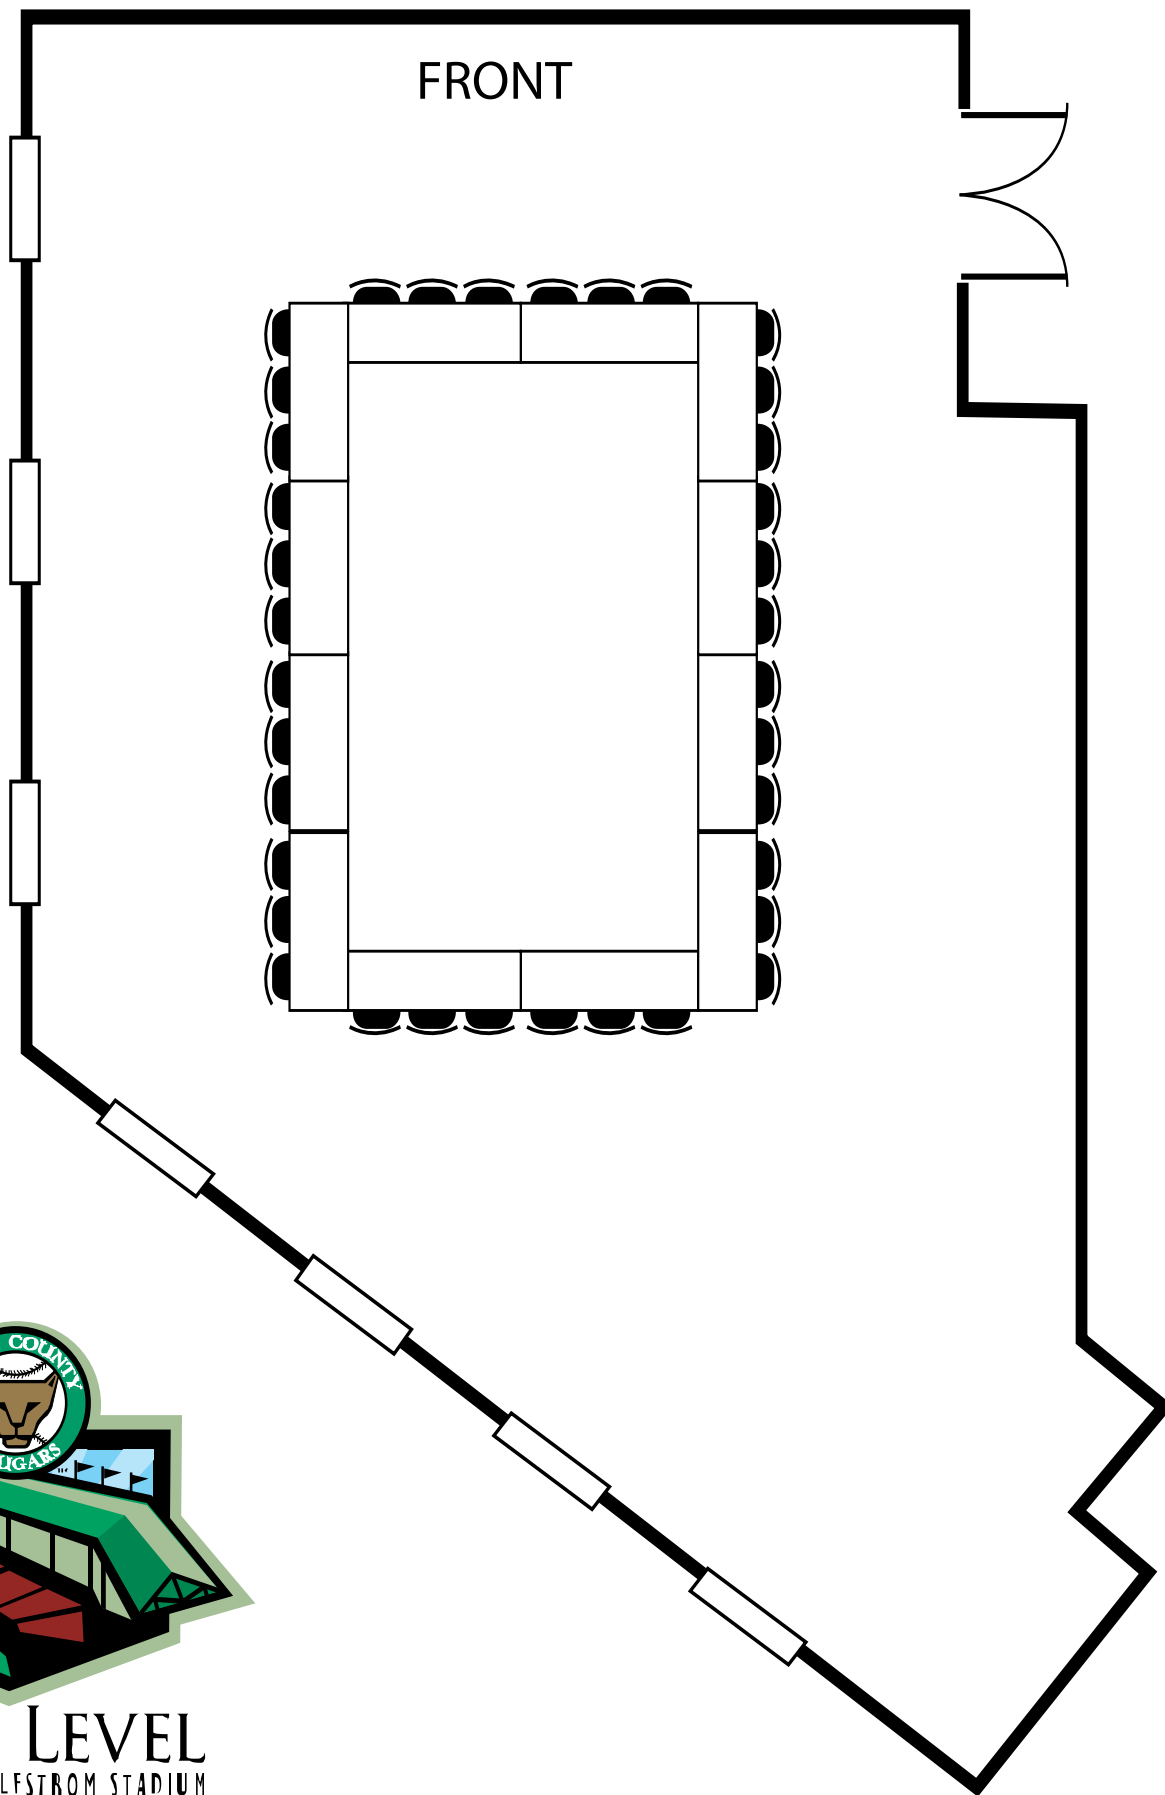

SUITE LEVEL CONFERENCE ROOM

Classroom Style (Maximum Seating 90)

THE
SUITE LEVEL
at PHILIP B. ELFSTROM STADIUM

Additional seating layouts available to best suit your group – call the Cougars at (630) 232-8811.

SUITE LEVEL CONFERENCE ROOM

Theatre Style (Maximum Seating 144)

THE
SUITE LEVEL
at PHILIP B. ELFSTROM STADIUM

Additional seating layouts available to best suit your group – call the Cougars at (630) 232-8811.

SUITE LEVEL CONFERENCE ROOM

Conference Hollow Rectangular (Seating-36)

THE
SUITE LEVEL
at PHILIP B. ELFSTROM STADIUM

Additional seating layouts available to best suit your group – call the Cougars at (630) 232-8811.