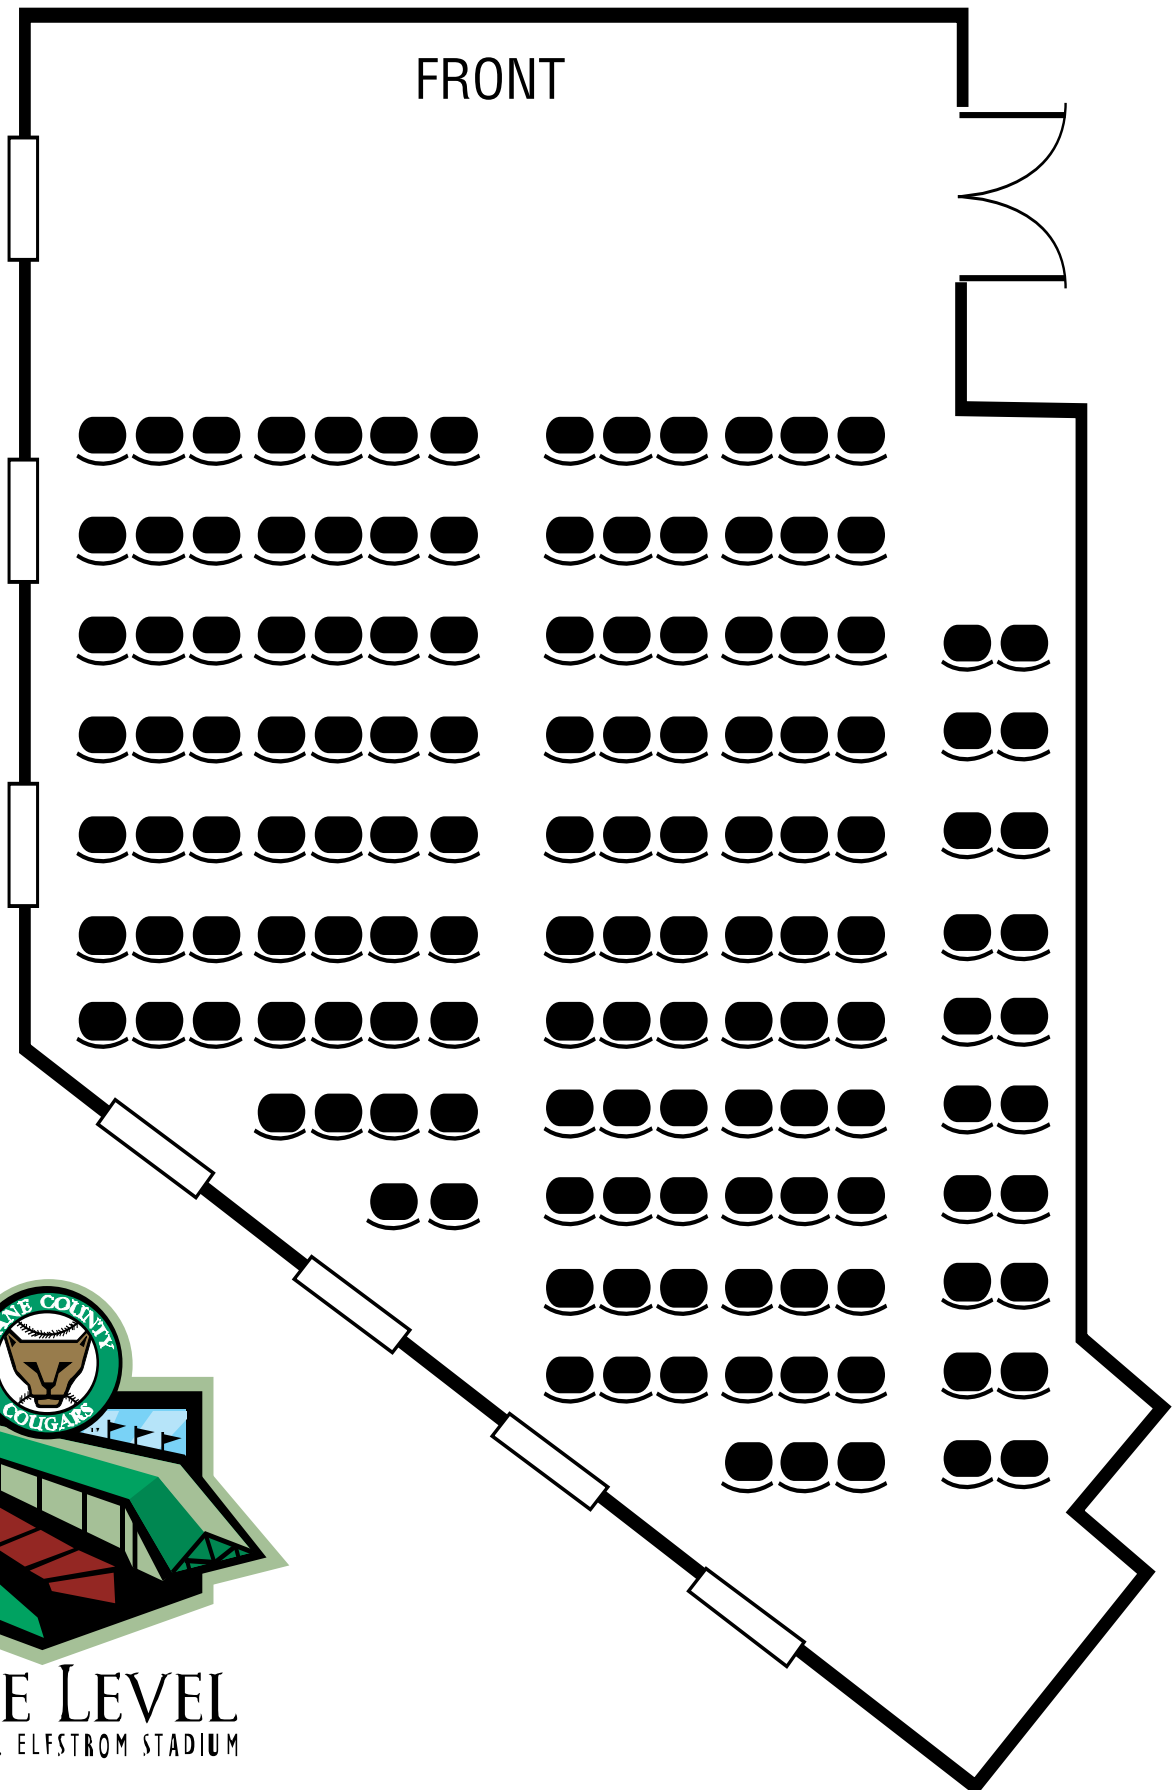

SUITE LEVEL CONFERENCE ROOM

Classroom Style (Maximum Seating 90)

THE
SUITE LEVEL
at PHILIP B. ELFSTROM STADIUM

Additional seating layouts available to best suit your group – call the Cougars at (630) 232-8811.

SUITE LEVEL CONFERENCE ROOM

Theatre Style (Maximum Seating 144)

THE
SUITE LEVEL
at PHILIP B. ELFSTROM STADIUM

Additional seating layouts available to best suit your group – call the Cougars at (630) 232-8811.

SUITE LEVEL CONFERENCE ROOM

Conference Hollow Rectangular (Seating-36)

THE
SUITE LEVEL
at PHILIP B. ELFSTROM STADIUM

Additional seating layouts available to best suit your group – call the Cougars at (630) 232-8811.

SUITE LEVEL CONFERENCE ROOM

Round Table (Seating-120)

THE
SUITE LEVEL
at PHILIP B. ELFSTROM STADIUM

Additional seating layouts available to best suit your group – call the Cougars at (630) 232-8811.

SUITE LEVEL CONFERENCE ROOM