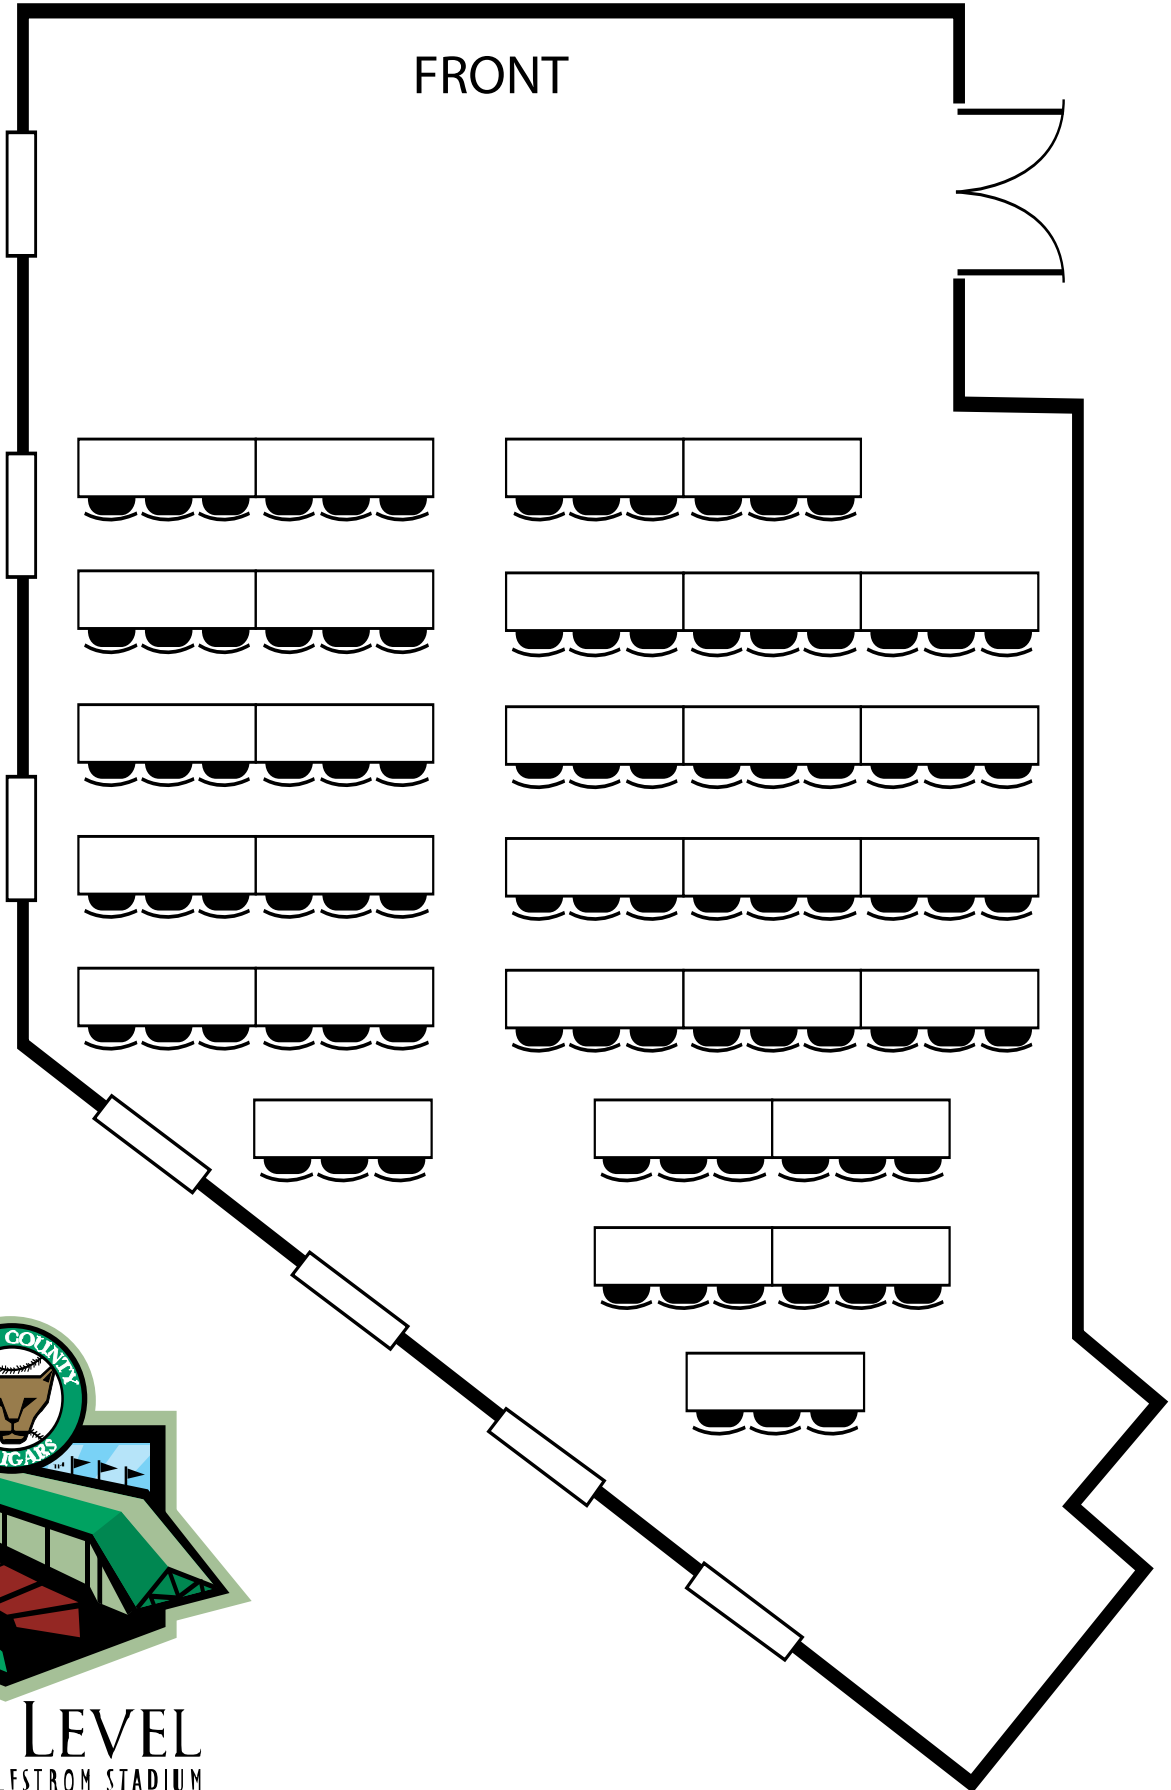

SUITE LEVEL CONFERENCE ROOM

Classroom Style (Maximum Seating 90)

THE
SUITE LEVEL
at PHILIP B. ELFSTROM STADIUM

Additional seating layouts available to best suit your group – call the Cougars at (630) 232-8811.

SUITE LEVEL CONFERENCE ROOM

Theatre Style (Maximum Seating 144)

THE
SUITE LEVEL
at PHILIP B. ELFSTROM STADIUM

Additional seating layouts available to best suit your group – call the Cougars at (630) 232-8811.

SUITE LEVEL CONFERENCE ROOM

Conference Hollow Rectangular (Seating-36)

THE
SUITE LEVEL
at PHILIP B. ELFSTROM STADIUM

Additional seating layouts available to best suit your group – call the Cougars at (630) 232-8811.