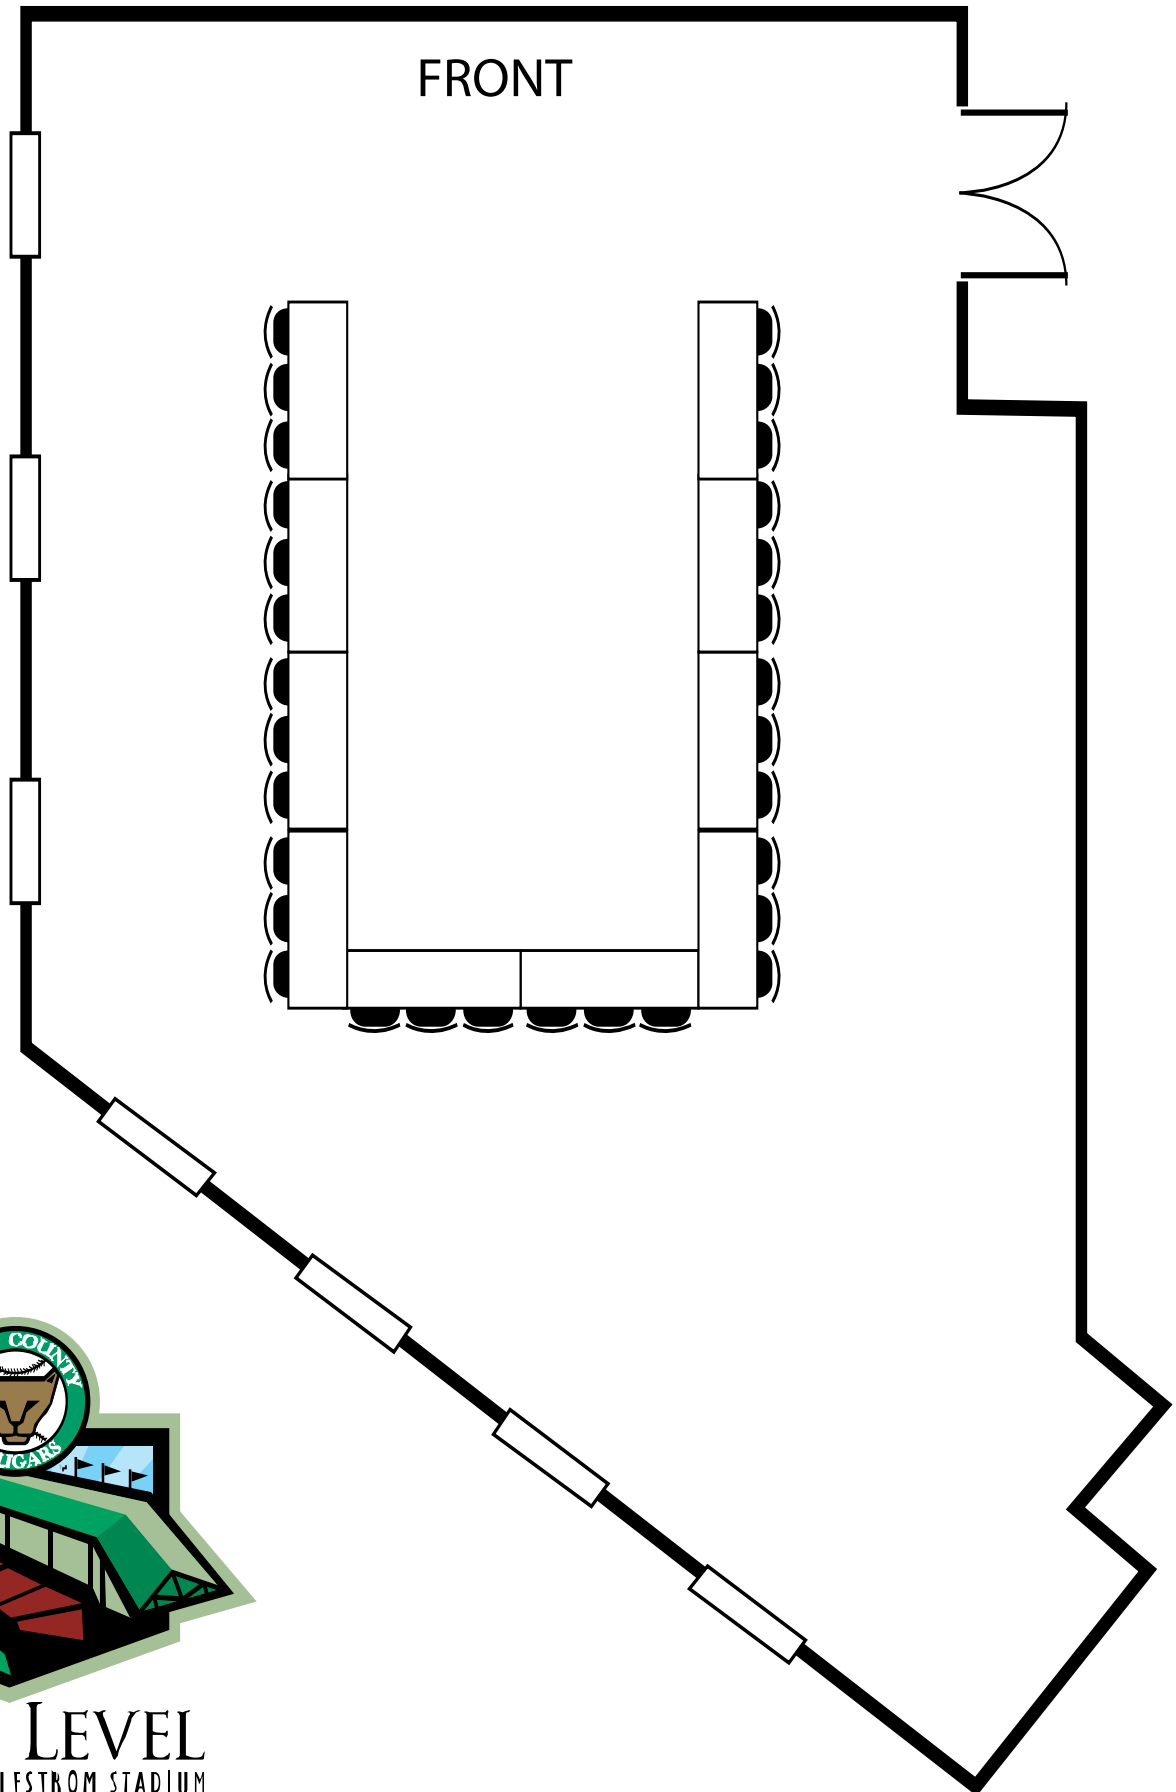

SUITE LEVEL CONFERENCE ROOM

U-Shape (Seating-30)

THE
SUITE LEVEL
at PHILIP B. ELFSTROM STADIUM

Additional seating layouts available to best suit your group – call the Cougars at (630) 232-8811.